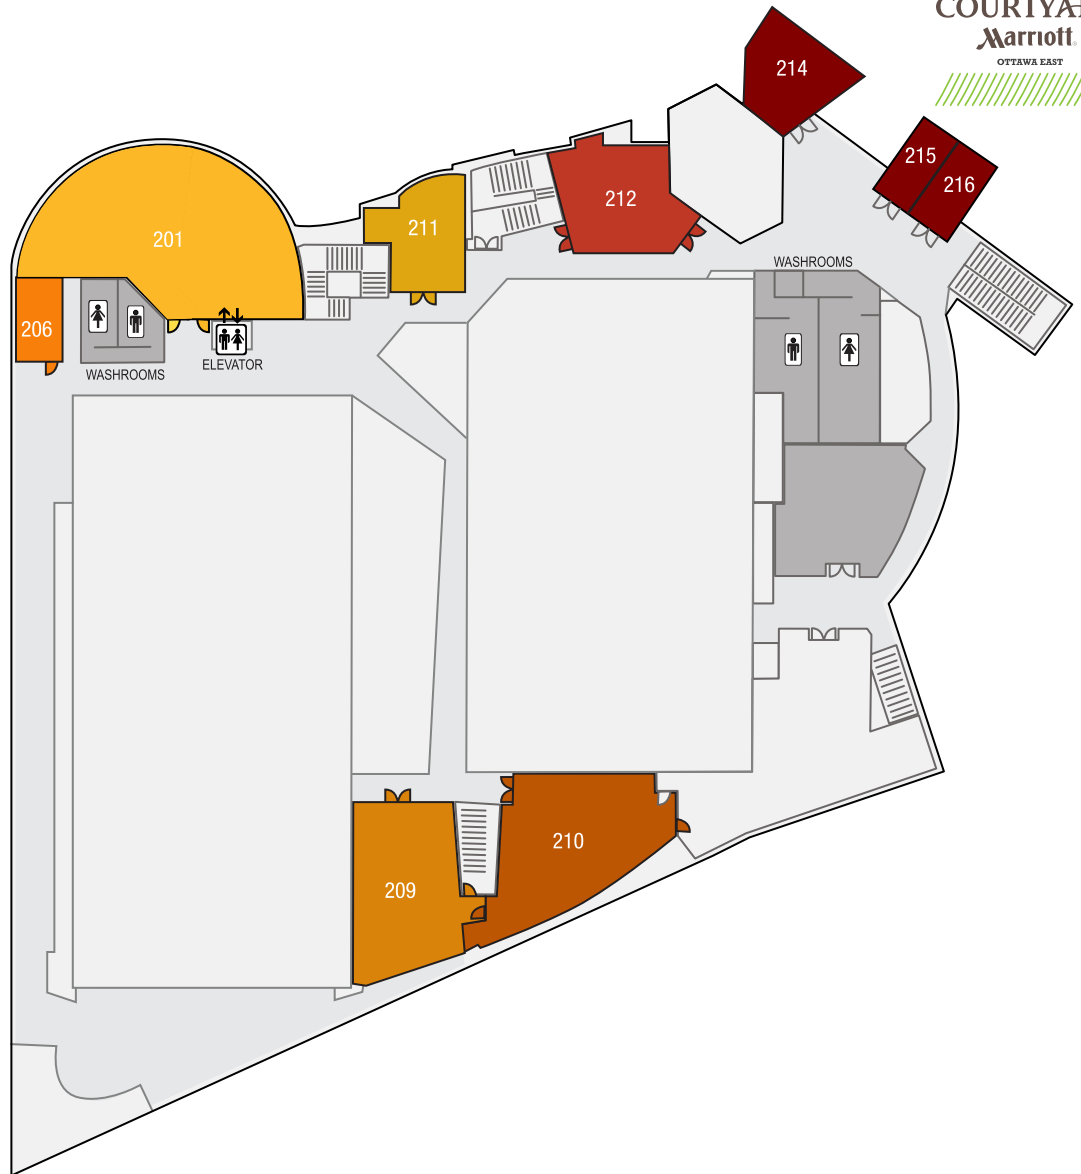

F1
 FIRST FLOOR

- ATRIUM I
- 110 LECTURE ROOM
- 106 BALLROOM
- 118 BALLROOM
- 106 H CONFERENCE ROOM

F1
FIRST FLOOR
 (Divided Rooms)

- | | | |
|-----------------------|-----------------------|-----------------------|
| ATRIUM I | 106 E CONFERENCE ROOM | 118 A CONFERENCE ROOM |
| 106 A CONFERENCE ROOM | 106 F CONFERENCE ROOM | 118 B CONFERENCE ROOM |
| 106 B CONFERENCE ROOM | 106 G CONFERENCE ROOM | 118 C CONFERENCE ROOM |
| 106 C CONFERENCE ROOM | 106 H CONFERENCE ROOM | 118 D CONFERENCE ROOM |
| 106 D CONFERENCE ROOM | 110 LECTURE ROOM | 118 E CONFERENCE ROOM |

F2
 SECOND FLOOR

- | | | |
|--|--|--|
|  201 LECTURE ROOM |  210 MEETING ROOM |  214 MEETING ROOM |
|  206 MEETING ROOM |  211 MEETING ROOM |  215 MEETING ROOM |
|  209 MEETING ROOM |  212 MEETING ROOM |  216 MEETING ROOM |

F3
THIRD FLOOR

■ 304 EVENT SPACE