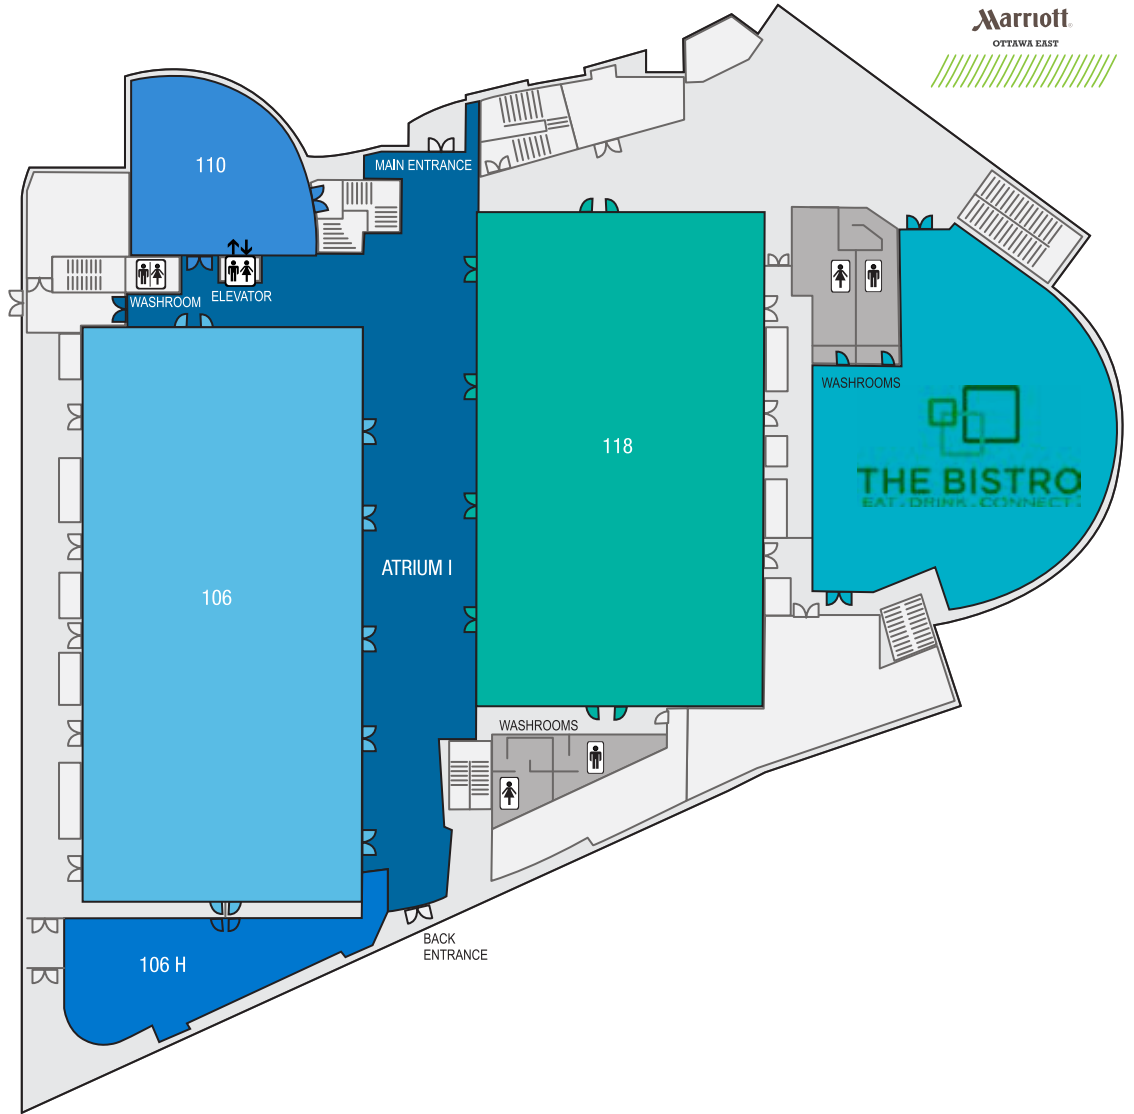

F1
 FIRST FLOOR

- ATRIUM I
- 110 LECTURE ROOM
- 106 BALLROOM
- 118 BALLROOM
- 106 H CONFERENCE ROOM

F1
FIRST FLOOR
 (Divided Rooms)

- | | | |
|-----------------------|-----------------------|-----------------------|
| ATRIUM I | 106 E CONFERENCE ROOM | 118 A CONFERENCE ROOM |
| 106 A CONFERENCE ROOM | 106 F CONFERENCE ROOM | 118 B CONFERENCE ROOM |
| 106 B CONFERENCE ROOM | 106 G CONFERENCE ROOM | 118 C CONFERENCE ROOM |
| 106 C CONFERENCE ROOM | 106 H CONFERENCE ROOM | 118 D CONFERENCE ROOM |
| 106 D CONFERENCE ROOM | 110 LECTURE ROOM | 118 E CONFERENCE ROOM |

F2
 SECOND FLOOR

- | | | |
|--|--|--|
|  201 LECTURE ROOM |  210 MEETING ROOM |  214 MEETING ROOM |
|  206 MEETING ROOM |  211 MEETING ROOM |  215 MEETING ROOM |
|  209 MEETING ROOM |  212 MEETING ROOM |  216 MEETING ROOM |

F3
THIRD FLOOR

■ 304 EVENT SPACE