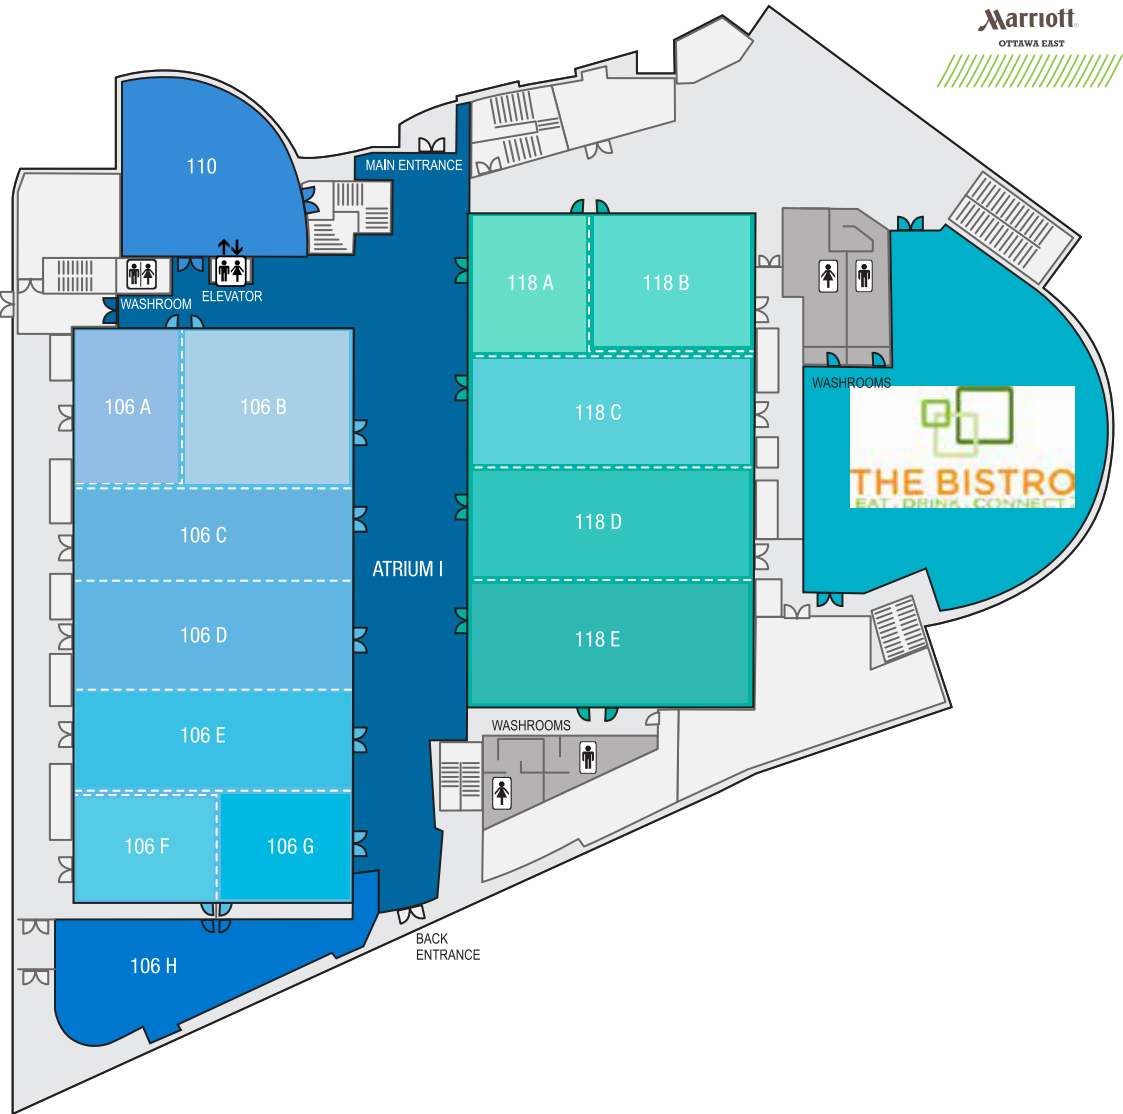

F1
 FIRST FLOOR

- ATRIUM I
- 110 LECTURE ROOM
- 106 BALLROOM
- 118 BALLROOM
- 106 H CONFERENCE ROOM

F1
FIRST FLOOR
 (Divided Rooms)

- | | | |
|-----------------------|-----------------------|-----------------------|
| ATRIUM I | 106 E CONFERENCE ROOM | 118 A CONFERENCE ROOM |
| 106 A CONFERENCE ROOM | 106 F CONFERENCE ROOM | 118 B CONFERENCE ROOM |
| 106 B CONFERENCE ROOM | 106 G CONFERENCE ROOM | 118 C CONFERENCE ROOM |
| 106 C CONFERENCE ROOM | 106 H CONFERENCE ROOM | 118 D CONFERENCE ROOM |
| 106 D CONFERENCE ROOM | 110 LECTURE ROOM | 118 E CONFERENCE ROOM |

F2
 SECOND FLOOR

- | | | |
|--|--|--|
|  201 LECTURE ROOM |  210 MEETING ROOM |  214 MEETING ROOM |
|  206 MEETING ROOM |  211 MEETING ROOM |  215 MEETING ROOM |
|  209 MEETING ROOM |  212 MEETING ROOM |  216 MEETING ROOM |

F3
THIRD FLOOR

■ 304 EVENT SPACE