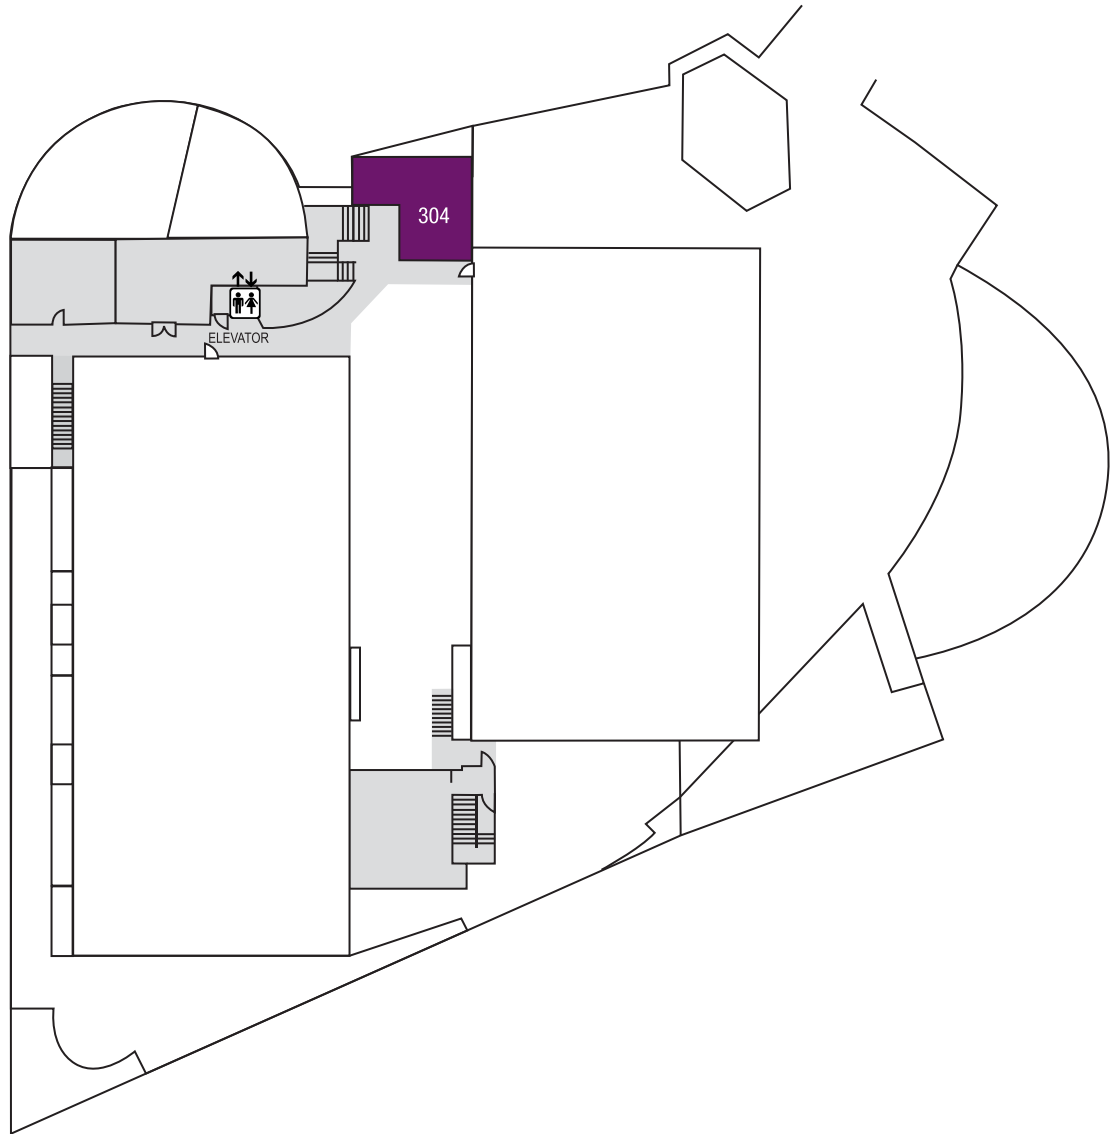

F1
 FIRST FLOOR

- ATRIUM I
- 110 LECTURE ROOM
- 106 BALLROOM
- 118 BALLROOM
- 106 H CONFERENCE ROOM

F1
FIRST FLOOR
 (Divided Rooms)

- | | | |
|-----------------------|-----------------------|-----------------------|
| ATRIUM I | 106 E CONFERENCE ROOM | 118 A CONFERENCE ROOM |
| 106 A CONFERENCE ROOM | 106 F CONFERENCE ROOM | 118 B CONFERENCE ROOM |
| 106 B CONFERENCE ROOM | 106 G CONFERENCE ROOM | 118 C CONFERENCE ROOM |
| 106 C CONFERENCE ROOM | 106 H CONFERENCE ROOM | 118 D CONFERENCE ROOM |
| 106 D CONFERENCE ROOM | 110 LECTURE ROOM | 118 E CONFERENCE ROOM |

F2
 SECOND FLOOR

- | | | |
|--|--|--|
|  201 LECTURE ROOM |  210 MEETING ROOM |  214 MEETING ROOM |
|  206 MEETING ROOM |  211 MEETING ROOM |  215 MEETING ROOM |
|  209 MEETING ROOM |  212 MEETING ROOM |  216 MEETING ROOM |

F3
THIRD FLOOR

■ 304 EVENT SPACE